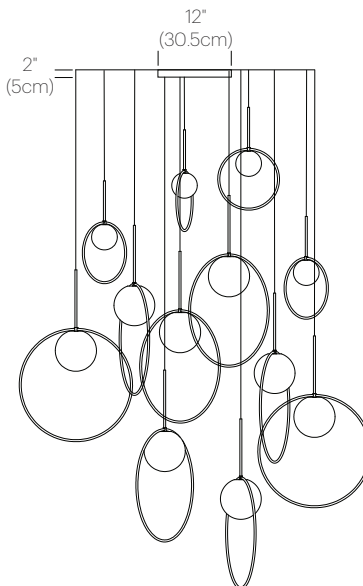

## DIMENSIONS

Luminosity: 290Lm (12"), 290Lm (18"), 800Lm (22"),

1625Lm (32")

Luminaire Efficacy: 65 Lumens/Watt (average)

Color Rendition Index: 95 CRI

50K hour lifespan

Cord Length: 8.9' (2.9m) (Field cuttable)

1 year warranty

## DIMENSIONS

BOLA HALO MULTI-LIGHT  
12, 18, 22

BOLA HALO MULTI-LIGHT  
12, 18, 18, 22

BOLA HALO MULTI-LIGHT  
12, 18, 18, 22, 22

BOLA HALO MULTI-LIGHT  
12, 18, 22 (x2)

BOLA HALO MULTI-LIGHT  
12, 18, 22 (x4)