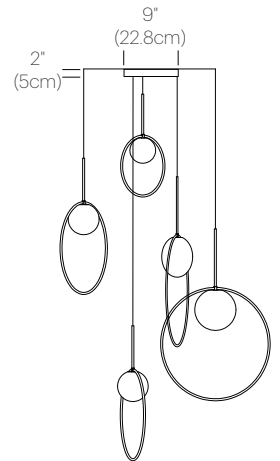

## FIXTURE TYPE

Pendant

## DIMENSIONS

## DESCRIPTION

Bola's elegant reflective ring and globe design can be suspended in a variety of custom arrangements in round and liner configurations. With Bola Multi-Light, up to 12 lamps can be grouped together in a variety of mixed ring sizes to form stunning luminaire displays. Both size and shape of the grouping is controlled by lamp quantity and positioning relative to the Multi-Light canopy. Swag mounts are provided to extend the lights out into space along with an ample cord length of 8.9' (270cm) to offer a wide array of unique solution.

## DIMENSIONS

BOLA HALO MULTI-LIGHT  
12, 18, 22

BOLA HALO MULTI-LIGHT  
12, 18, 18, 22

BOLA HALO MULTI-LIGHT  
12, 18, 18, 22, 22

BOLA HALO MULTI-LIGHT  
12, 18, 22 (x2)

BOLA HALO MULTI-LIGHT  
12, 18, 22 (x4)